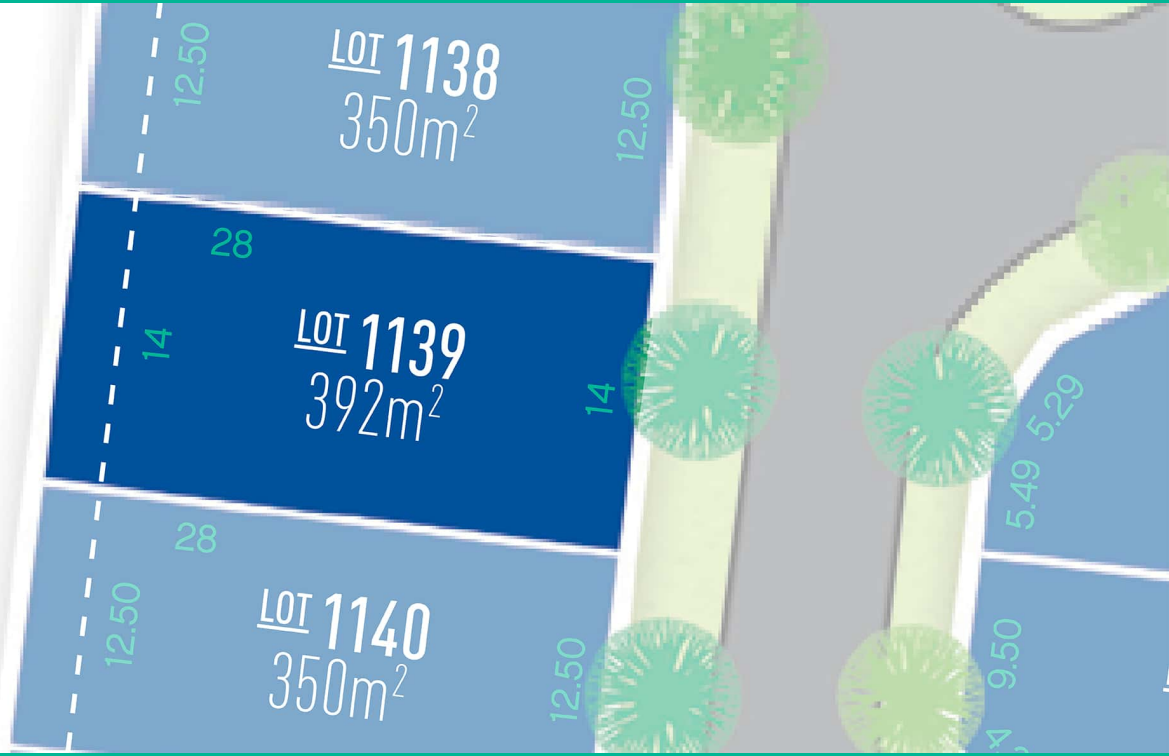

ANCHORIDGE

your safehaven armstrong creek

Robinson Release

LOT 1139

Area: 392m²

Frontage: 14m

Depth: 28m

THIS PUBLICATION IS FOR INFORMATION PURPOSES ONLY AND IS INTENDED TO BE GENERAL IN NATURE. ALL IMAGES, ILLUSTRATIONS AND RENDERS ARE FOR PRESENTATION PURPOSES, ARE NOT ACTUAL IMAGES OF THE DEVELOPMENT AND ARE INTENDED TO BE INDICATIVE ONLY. EVERY CARE IS TAKEN TO ENSURE INFORMATION CONTAINED IN THIS PUBLICATION IS ACCURATE AT THE DATE OF PRINTING, HOWEVER ANCHORIDGE CANNOT GUARANTEE ITS ACCURACY AFTER THAT TIME. PROSPECTIVE PURCHASERS SHOULD CAREFULLY REVIEW ANY CONTRACT OF SALE, ENDORSED PLANS, MAKE THEIR OWN ENQUIRIES AND OBTAIN INDEPENDENT ADVICE BEFORE PROCEEDING. THE LOT SIZES, LAYOUT AND MEANS OF ACCESS MAY CHANGE WITHOUT NOTICE. THE DEVELOPER AND RPM REAL ESTATE GROUP RESERVES THE RIGHT TO WITHDRAW OR ALTER ANY LOT OR STAGE LAYOUT AT ANY TIME AT ITS ABSOLUTE DISCRETION.