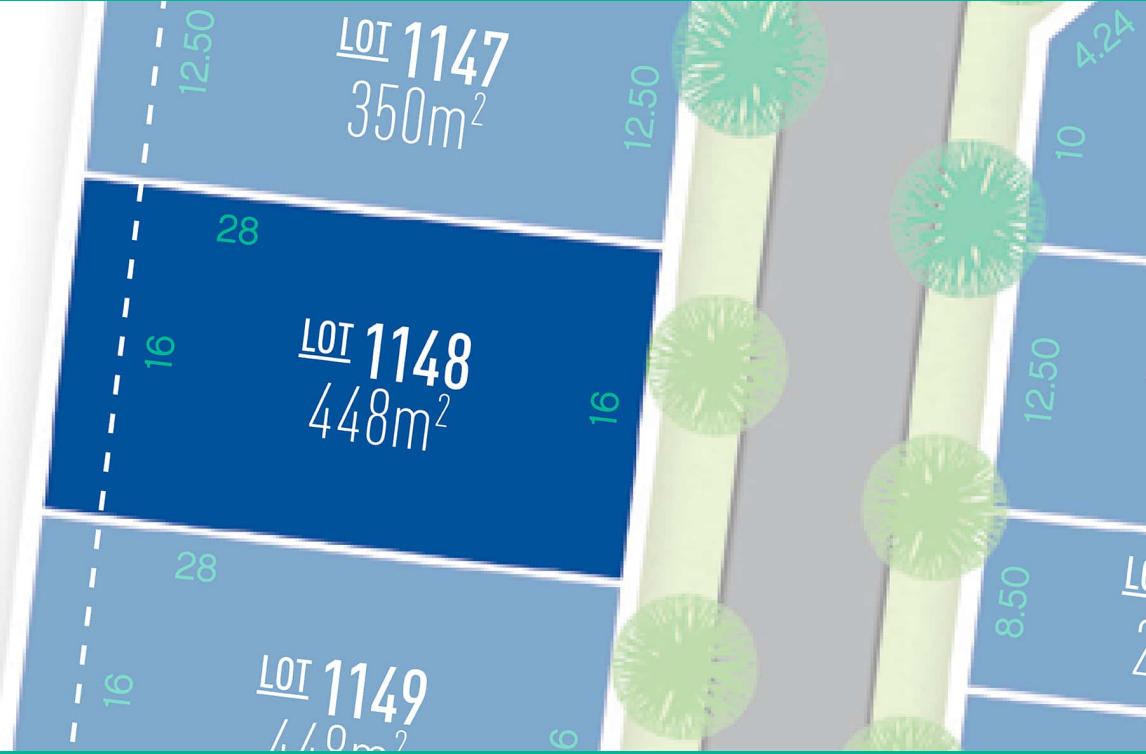

ANCHORIDGE

your safehaven armstrong creek

Robinson Release

LOT 1148

Area: 448m²

Frontage: 16m

Depth: 28m

THIS PUBLICATION IS FOR INFORMATION PURPOSES ONLY AND IS INTENDED TO BE GENERAL IN NATURE. ALL IMAGES, ILLUSTRATIONS AND RENDERS ARE FOR PRESENTATION PURPOSES, ARE NOT ACTUAL IMAGES OF THE DEVELOPMENT AND ARE INTENDED TO BE INDICATIVE ONLY. EVERY CARE IS TAKEN TO ENSURE INFORMATION CONTAINED IN THIS PUBLICATION IS ACCURATE AT THE DATE OF PRINTING, HOWEVER ANCHORIDGE CANNOT GUARANTEE ITS ACCURACY AFTER THAT TIME. PROSPECTIVE PURCHASERS SHOULD CAREFULLY REVIEW ANY CONTRACT OF SALE, ENDORSED PLANS, MAKE THEIR OWN ENQUIRIES AND OBTAIN INDEPENDENT ADVICE BEFORE PROCEEDING. THE LOT SIZES, LAYOUT AND MEANS OF ACCESS MAY CHANGE WITHOUT NOTICE. THE DEVELOPER AND RPM REAL ESTATE GROUP RESERVES THE RIGHT TO WITHDRAW OR ALTER ANY LOT OR STAGE LAYOUT AT ANY TIME AT ITS ABSOLUTE DISCRETION.